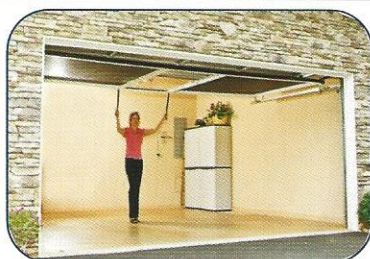

www.LifestyleScreens.com

Lifestyle Screens is a registered trademark of Advanced Screenworks, LLC.. All rights reserved.