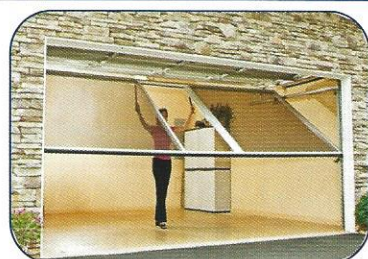

www.LifestyleScreens.com

Lifestyle Screens is a registered trademark of Advanced Screenworks, LLC.. All rights reserved.